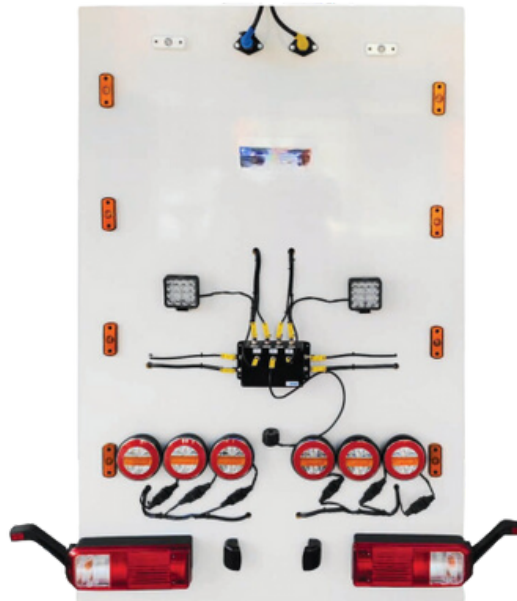

DEV-00003

**DEVHMG - 371 - 02 -
LLS ELECTRICITY
SET**