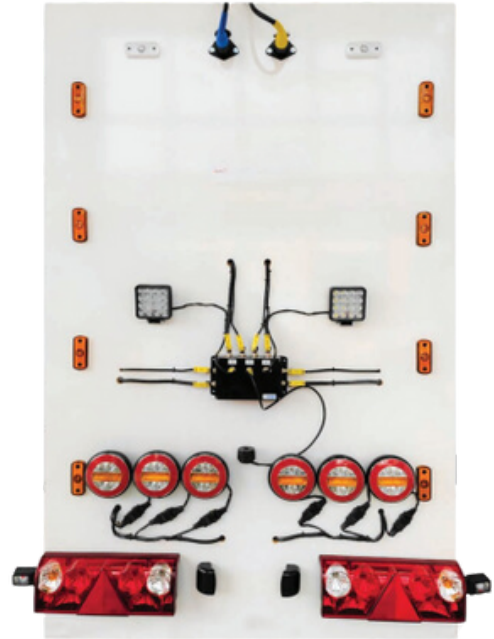

**STAY FOR ALUMINUM PROFILE -
LONG**

DEV-00002

**DEVASPHMG - 371 - 02 - LLS
ELECTRICITY SET**